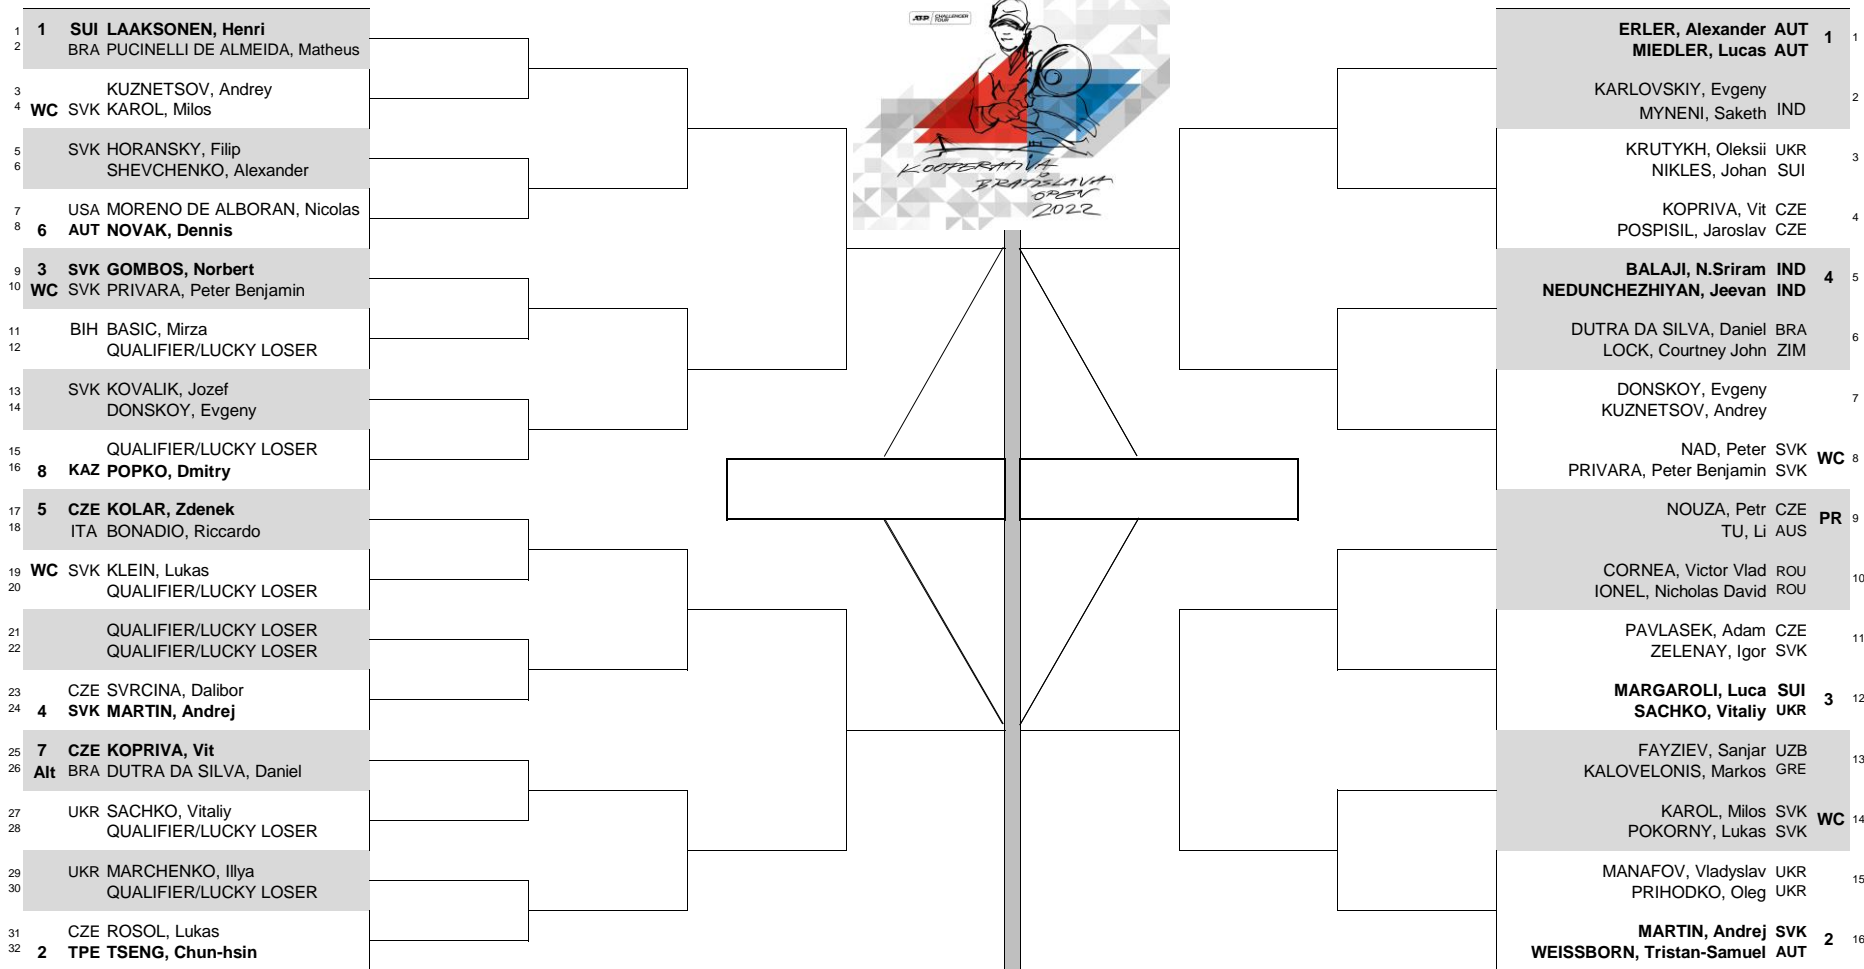

**CITY, COUNTRY**  
Bratislava, Slovakia

**TOURNAMENT DATES**  
06 – 12 JUNE 2022

**SURFACE**  
Red Clay

**CATEGORY**  
Challenger 90

**PRIZE MONEY**  
€ 67,960

STATUS	NAT	MAIN DRAW SINGLES		MAIN DRAW DOUBLES	NAT.	STATUS
--------	-----	-------------------	--	-------------------	------	--------

ATP, Inc. © Copyright 2019

SEEDED PLAYERS				SEEDING POINTS				SEEDING POINTS				SEEDING POINTS			
RANK	PRIZE MONEY	POINTS	ALTERNATES/LUCKY LOSERS	WITHDRAWALS	RETIREMENTS/WALKOVERS	RANK	PRIZE MONEY (PER TEAM)	POINTS	ALTERNATES	RETIREMENTS/W.O.	RANK	PRIZE MONEY (PER TEAM)	POINTS	ALTERNATES	RETIREMENTS/W.O.
1	€ 9,200	90	D. Dutra da Silva (Alt)	A. Balazs		1	€ 3,950	90			1	€ 3,950	90		
2	€ 5,400	55				2	€ 2,350	55			2	€ 2,350	55		
3	€ 3,250	33				3	€ 1,380	33			3	€ 1,380	33		
4	€ 1,850	18				4	€ 850	18			4	€ 850	18		
5	€ 1,100	8					€ 460	0				€ 460	0		
6	€ 660	0													
7															
8															