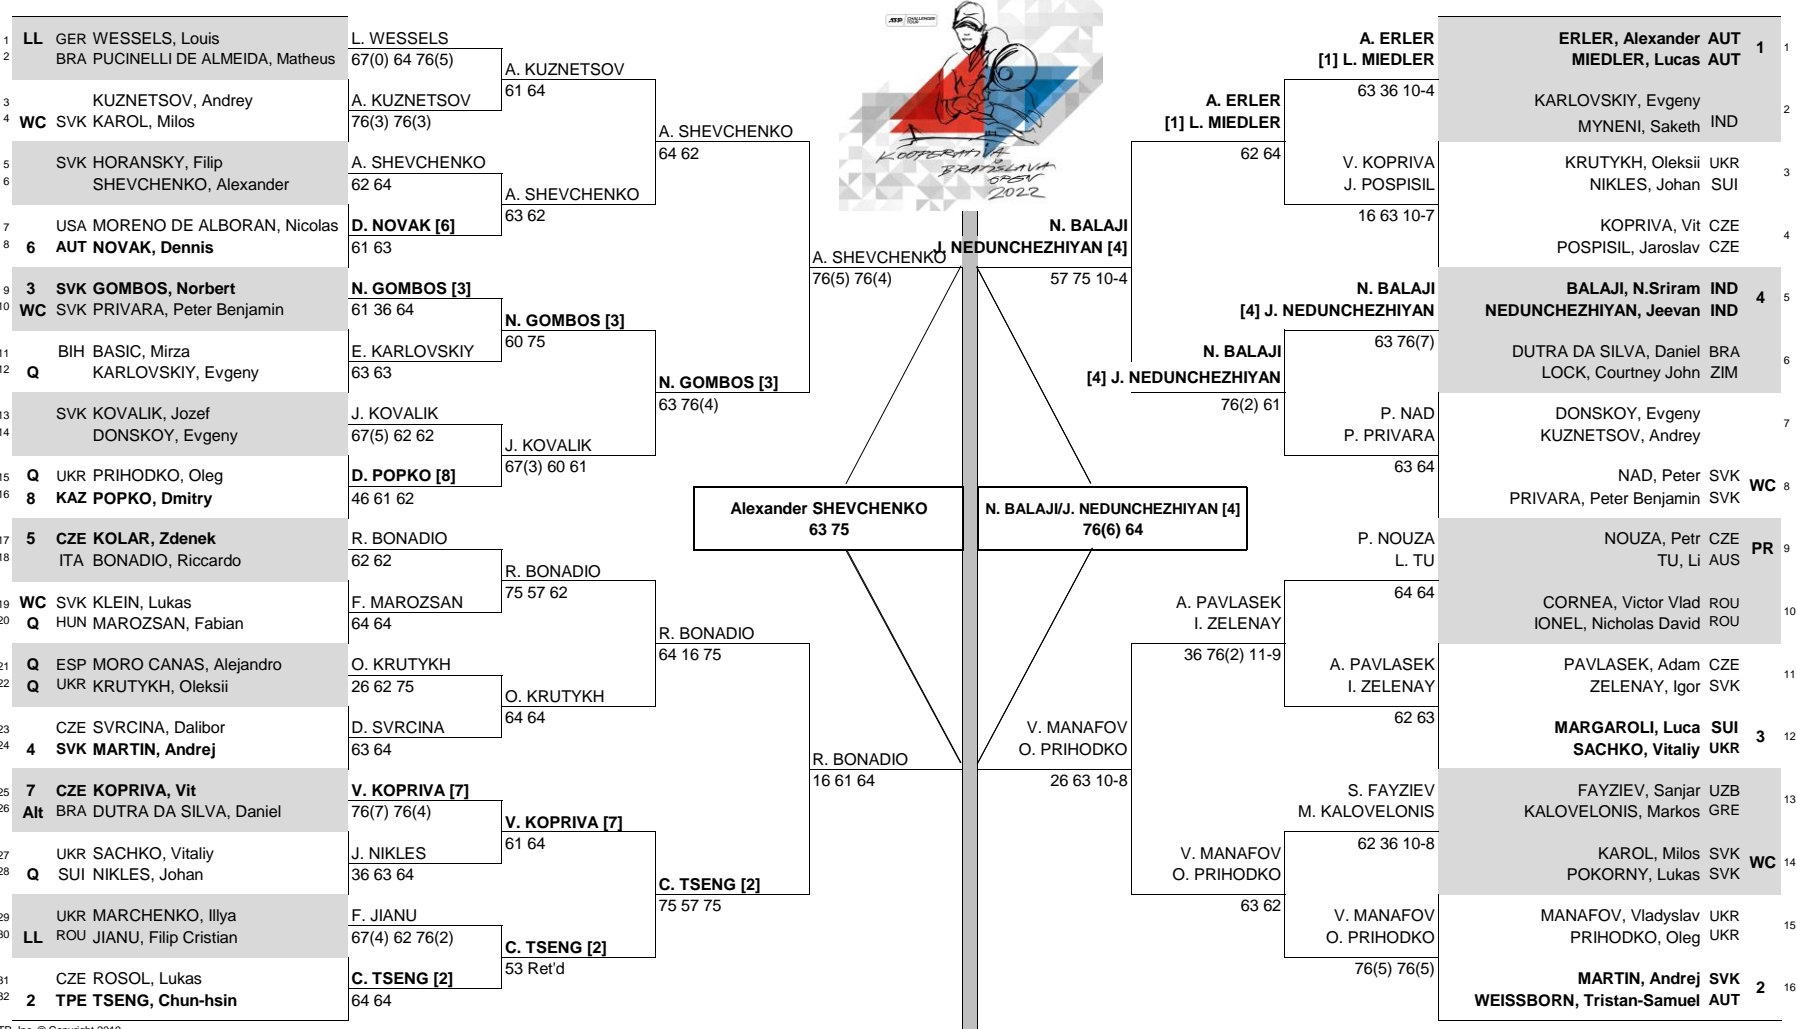

# KOOPERATIVA BRATISLAVA OPEN 2022

**CITY, COUNTRY**  
Bratislava, Slovakia

**TOURNAMENT DATES**  
06 – 12 June 2022

**SURFACE**  
Red Clay

**CATEGORY**  
Challenger 90

**PRIZE MONEY**  
€ 67,960

STATUS	NAT	MAIN DRAW SINGLES	MAIN DRAW DOUBLES	NAT	STATUS
--------	-----	-------------------	-------------------	-----	--------

SEEDED PLAYERS				SEEDED TEAMS			
RANK	PRIZE MONEY	POINTS	ALTERNATES/LUCKY LOSERS	RANK	PRIZE MONEY (PER TEAM)	POINTS	ALTERNATES
1	€ 9,200	90	L. Wessels (LL)	1	€ 3,950	90	ERLER, Alexander / MIEDLER, Lucas
2	€ 5,400	55	F. Jianu (LL)	2	€ 2,350	55	MARTIN, Andrej / WEISSBORN, Tristan-Samuel
3	€ 3,250	33	D. Dutra da Silva (Alt)	3	€ 1,300	33	MARGAROLI, Luca / SACHKO, Vitaliy
4	€ 1,850	18		4	€ 850	18	BALAJI, N.Sriram / NEDUNCHEZHIAN, Jeevan
5	€ 1,100	8			€ 460	0	
6	€ 660	0					
7							
8							